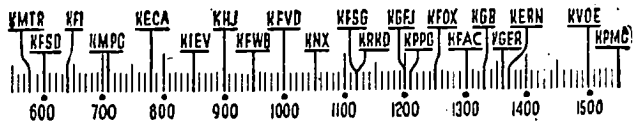

YOUR RADIO Today

The information contained in the following schedule of radio programs is furnished by the stations broadcasting the programs, and The Times should not be considered responsible for errors in announcements due to failure of stations to advise of daily changes.—Ed.]

CHURCH SERVICES

KMTR—Nat. Message, 8:30 a.m.; Bob Shuler, 8:45 a.m.; St. Brendan Church, 12 noon; Floyd Johnson, 2:30 p.m.
KFI—Church Quarter Hour, 8 a.m.
KMPC—Swedish Tabernacle, 8:30 a.m.; First A.M.E. Church, 11 a.m.; H.M.S. Richards, 6 p.m.
KECA—Church, 8 a.m.; Catholic Hour, 3 p.m.
KHJ—Lutheran Hour, 1:30 p.m.; Revival Hour, 5 p.m.
KFWB—Church, 8 a.m.; Rescue Mission, 8:30 a.m.; Church, 8 p.m.
KFV—Spanish, 6 a.m.; Rev. Salas, 8 a.m.; Church of Christ, 8:30 a.m.
KNN—West Coast Church, 8; Salt Lake Tabernacle, 9:30 a.m.; Air Church, 10 a.m.
KFSG—Almea McPherson, 10:30 a.m.; Speaker, 3 p.m.; Evangelistic Service, 7 p.m.; Voice First Nighters, 9:30.
KRKD—Bible School, 7:15 a.m.
KMPG—Presbyterian Church, 9 a.m.; Dr. Woelfler, 9:30 a.m.; Congregational Church, 7 p.m.
KFOV—Visitor, 10:15 a.m.; St. Luke Church, 11 a.m.; Fireside Church, 4:30 p.m.
KGGG—Evangelical Church, 2:15 p.m.; Temple Baptist Church, 5:30 p.m.
KFAC—Hollywood Country Church, 8 a.m.; Sunday School, 8:45 a.m.; Presbyterian Church, 11:30; Church, 8 p.m.
KGER—Bible School, 7:15 a.m.; Baptist Church, 7:45 a.m.; Bible Class, 9:45 a.m.; Rev. Fuller, 11:05; a.m.; Japanese Church, 8:30 p.m.

Before 9 a.m.

KMTR—Call, Theater, 6; Music, 8; Nat. Message, 8:30; Bob Shuler, 8:45.
KFI—Melody, 8; Julio Martinez, 8:30; Doctor Casselberry, 8:45.
KMPC—Symphony, 7; John Brown, 8; Tabernacle, 8:30.
KECA—News, 8; Neighbor Nell, 8:15; Church, 8:30; Southernaires, 8:45.
KHJ—Comics, 8; Voice Prophecy, 8:30; Canary Chorus, 8:45.
KFWB—Country Church, 8; Rescue Mission, 8:30.
KFV—Spanish Church, 6; Rev. Salas, 8; Church of Christ, 8:30 p.m.
KNN—Classics, 7; Christian Science Children's, 7:45; Church, 8; Major Bowes, 8:30.
KRKD—Music, 7; Bible School, 7:15; News, 7:45; Rev. Squires, 8.
KFOX—El Desperador, 7; Music, 7:30; Community Prog., 7:45; U. Andrew, 8; Music, 8:30.
KFAC—Times Comics, 7:30; Music, 8.
KGER—Missionary, 7:35; Bible School, 7:15; Sabbath School, 8:30; Kingdom Church, 8:45.
KVOE—Organ, 8; Choir, 8:30; Canary Chorus, 8:45.
KIFA—Italian-American Hr., 9.

9 to 10 a.m.

KMTR—Call, Theater, 9.
KFI—Logan Musical, 9; "On Your Job," 9:30.
KMPC—Music, 9; Organ, 9:30.
KECA—Music Hall, 9, 1 hr.
KHJ—Religious, 9; Don Arres, 9:15; American Wildlife, 9:30; Parade Food, 9:45.
KFWB—Musical, 9.
KFV—Tabernacle, 9; Songs, 9:30; Choir, 9:45.
KNN—Salt Lake Tabernacle, 9:30.
KHJ—Music, 9, 1 hr.
KFOX—Time When, 9; Margin Hegdus, 9:15; Fortunes, 9:30; Trio, 9:45.
KFAC—Music, 9; Medical, 9:15; Political, 9:30; Mrs. Ballard, 9:45.
KGER—Penecostal, 9:05; Music, 9:30; Bible Class, 9:45.
KVOE—Quartet, 9; Wildlife, 9:30; Music, 9:45.

10 to 11 a.m.